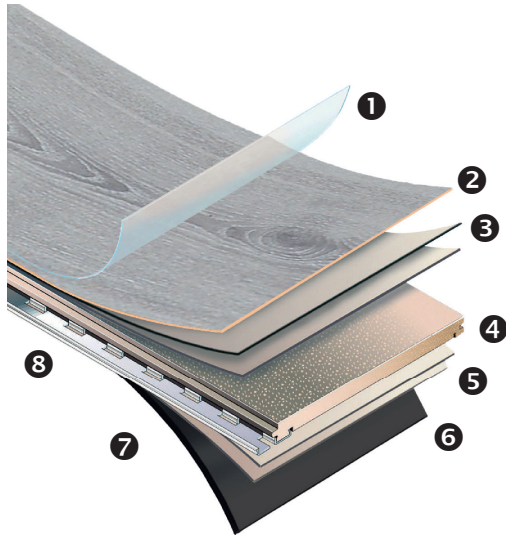

09/2024

What is a High Pressure Floor made of?

- ❶ AC6 overlay/Class 34
- ❷ Impregnated **decor paper**
- ❸ 2 kraft papers
- ❹ AquaResist HDF board
- ❺ Impregnated edges
- ❻ Counterbalance paper
- ❼ SilentSystem
- ❽ AluLoc Prime

high pressure floors.