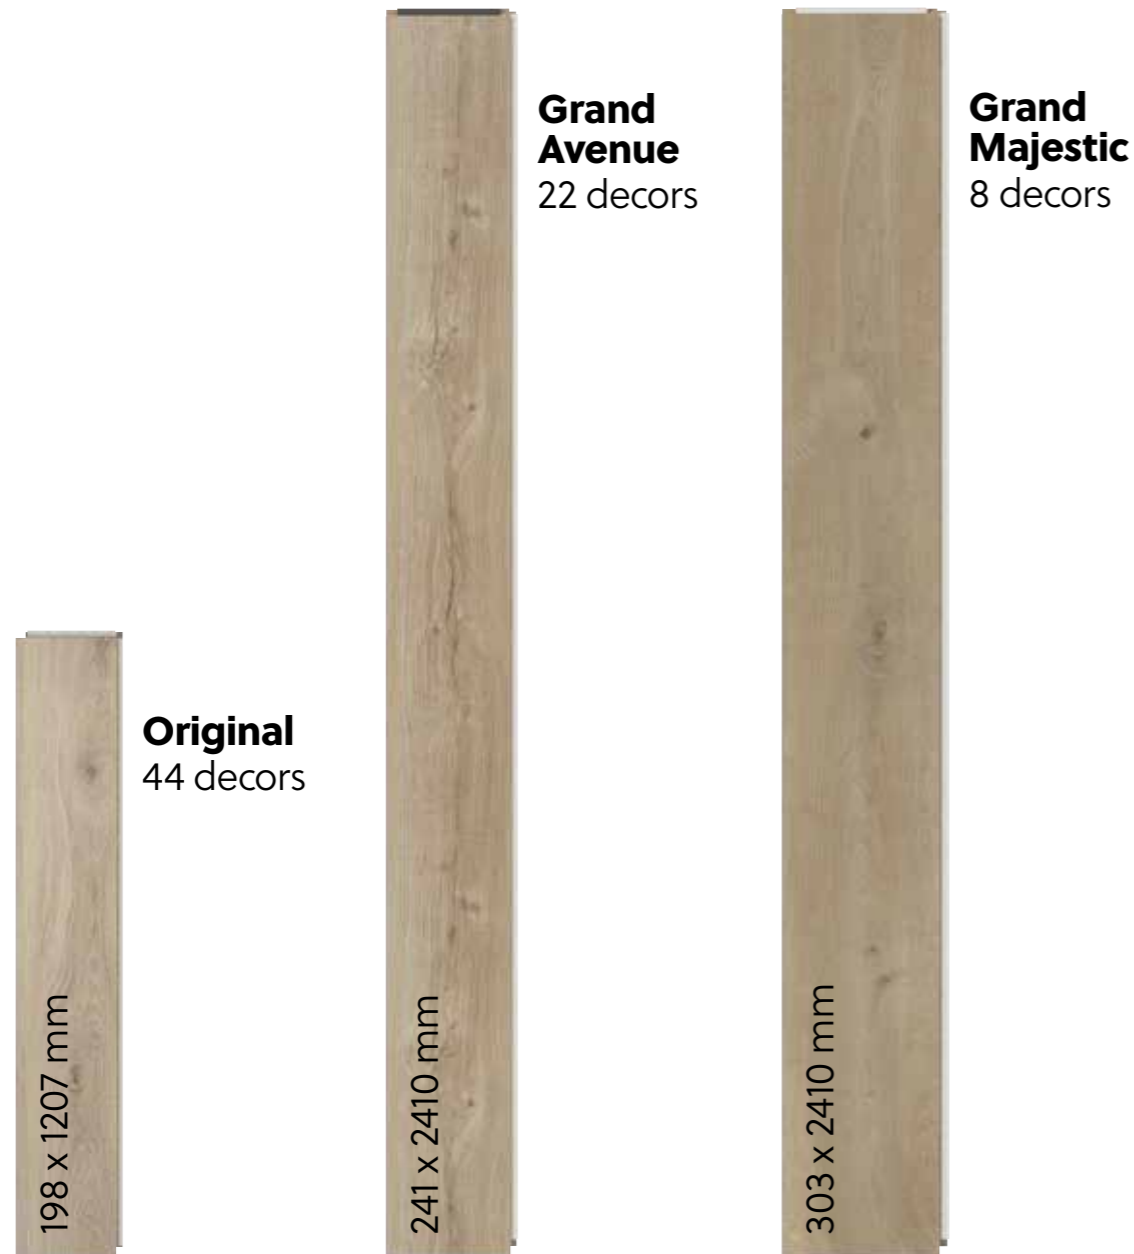

Pick a size.

Our Grand Majestic and Grand Avenue collections will undoubtedly make your room look even more grand with XL plank sizes. Or would you prefer a more standard size? Then the Original collection is what you're looking for.